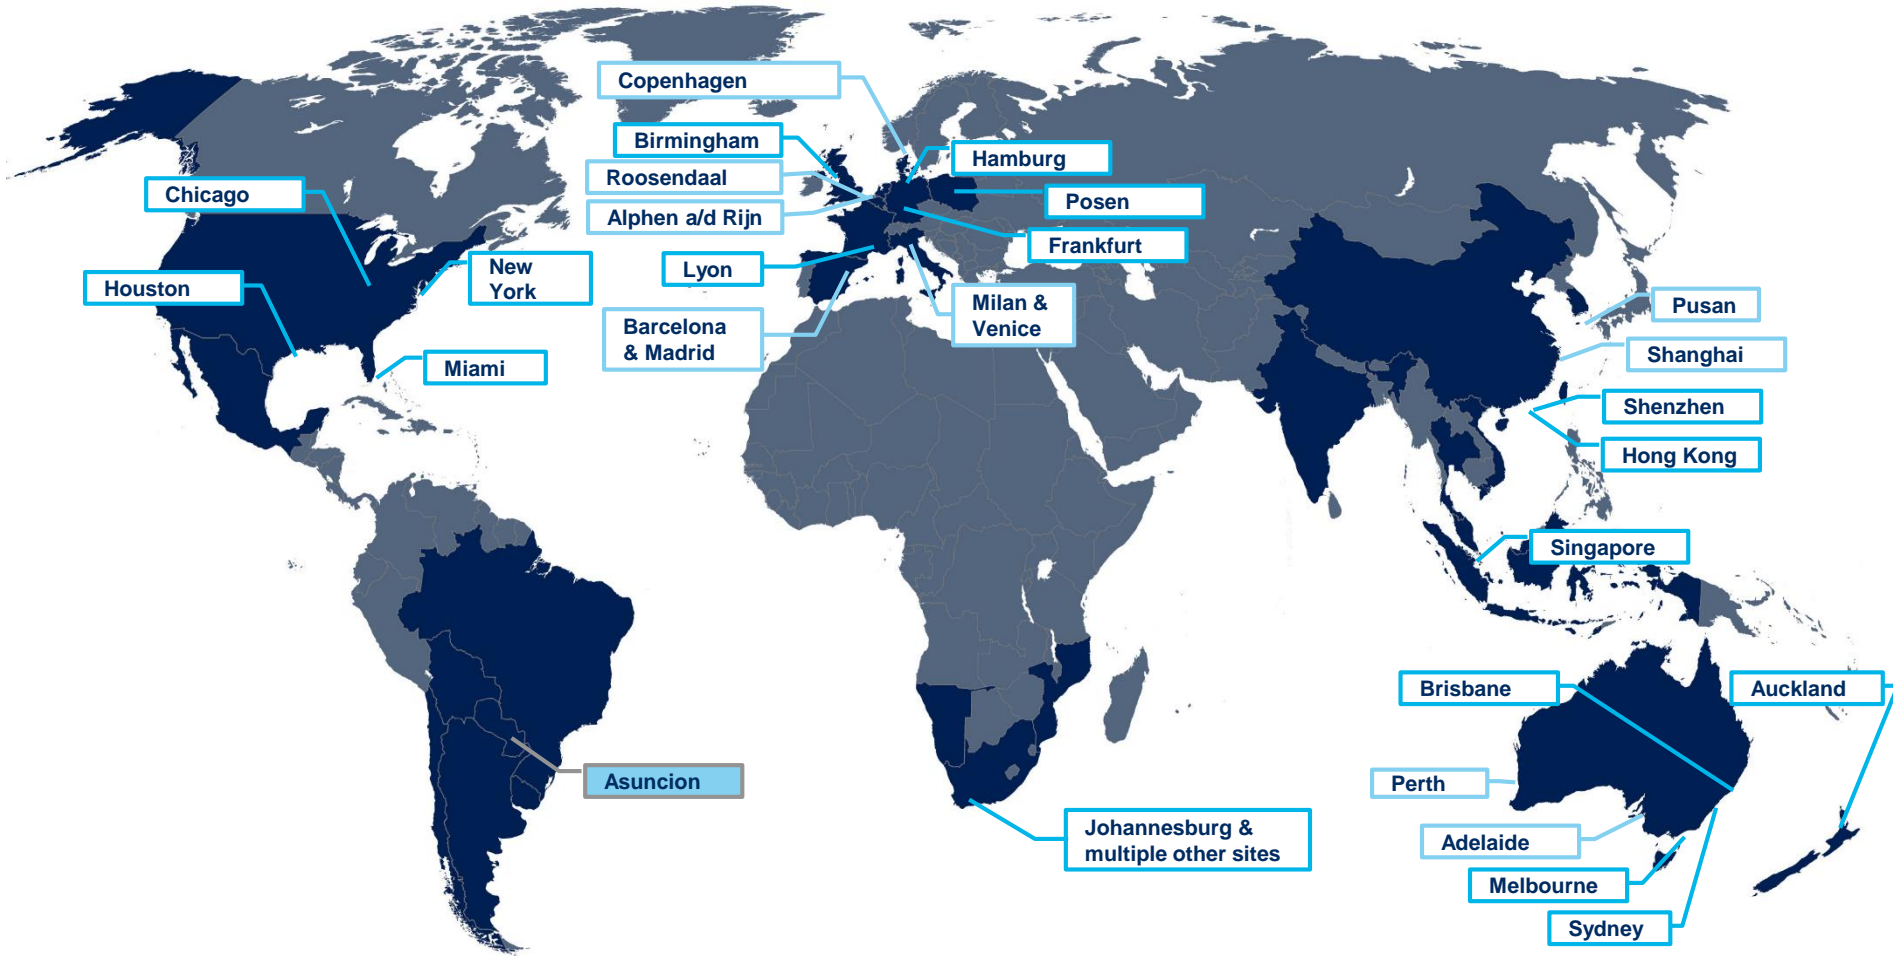

## Contract Logistics

Creating chains of trust.

# Current global footprint of Röhlig CL

300.000 sqm global coverage

Creating chains of trust.

### 4 new warehouses opened in 2017

- Lyon, France (3.300 sqm)
- Johannesburg, South Africa (21.000 sqm)
- Auckland, New Zealand (6.380 sqm)
- Singapore, Singapore (5.100 sqm)

Creating chains of trust.