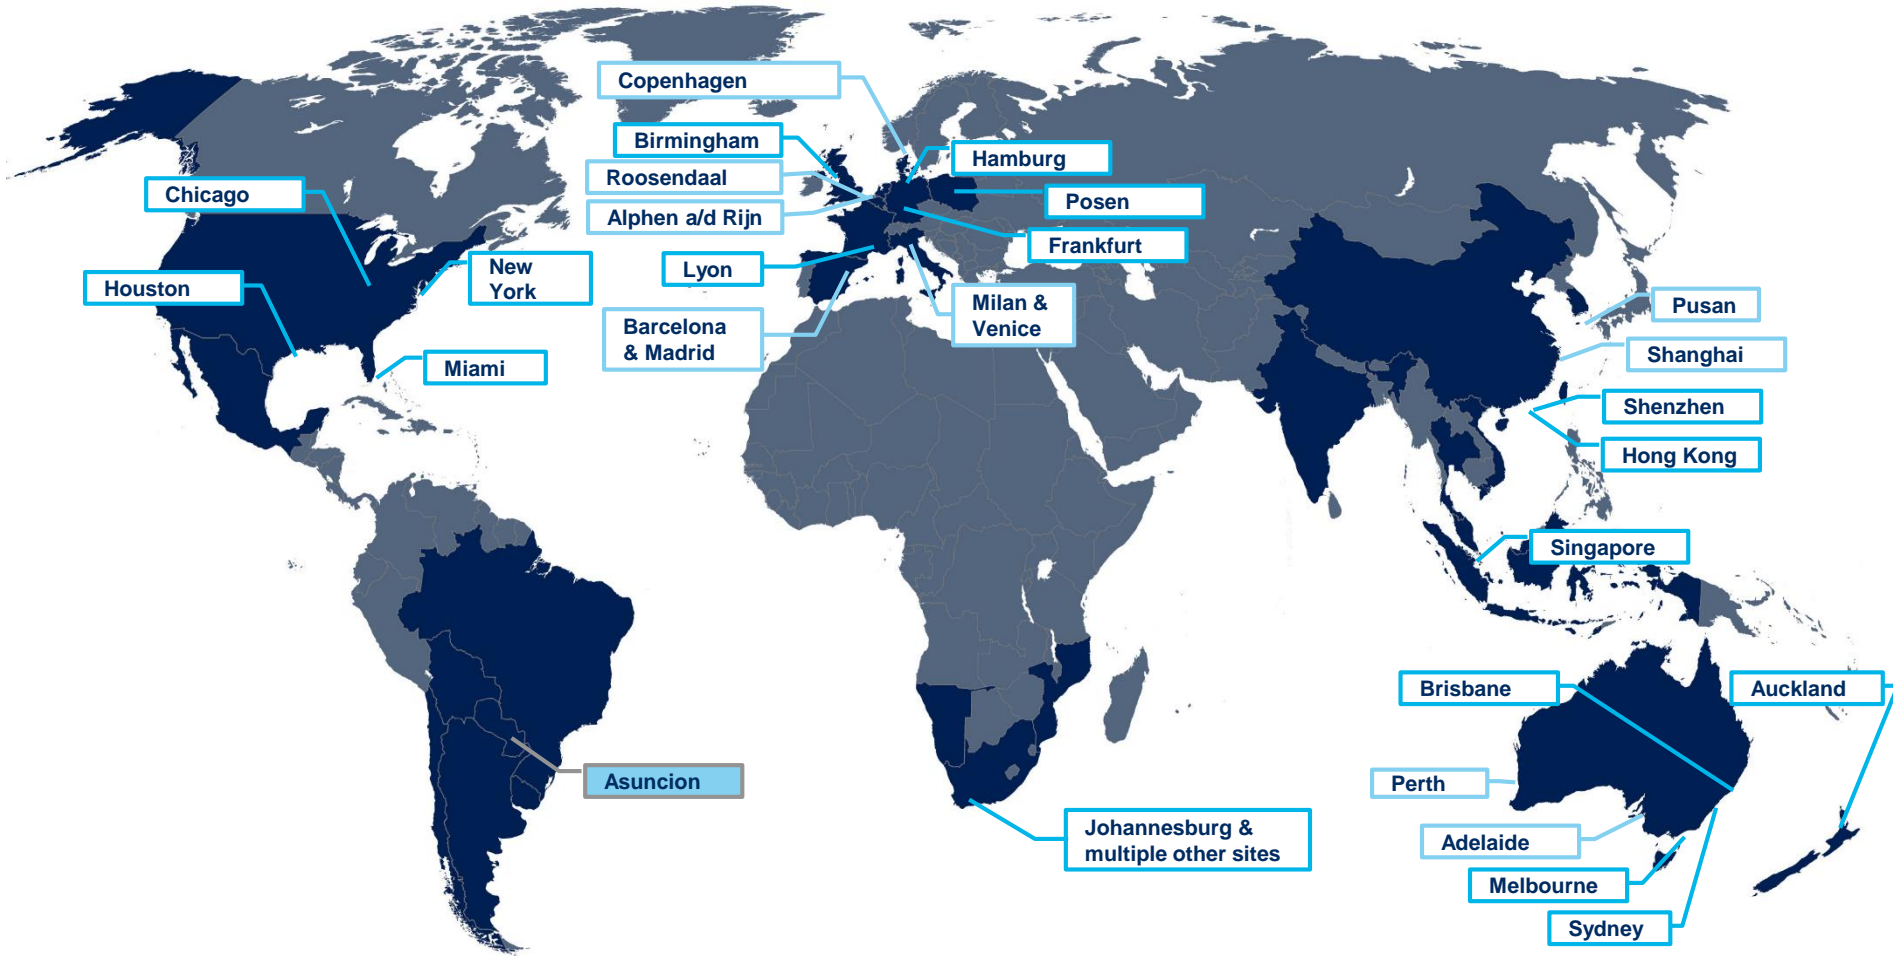

Contract Logistics

Creating chains of trust.

Current global footprint of Röhlig CL

300.000 sqm global coverage

Creating chains of trust.

Good news in 2017

4 new warehouses opened in 2017

- Lyon, France (3.300 sqm)
- Johannesburg, South Africa (21.000 sqm)
- Auckland, New Zealand (6.380 sqm)
- Singapore, Singapore (5.100 sqm)

Creating chains of trust.